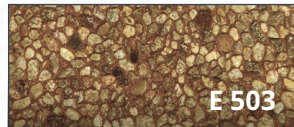

## VERANOSTONE® COLORS

GRANADA WHITE

FRENCH GRAY

ICEBERG GREEN

ALMOND

CAFE BROWN

CARAMEL

AGAVE

## SONORASTONE® COLORS

GRANADA WHITE

FRENCH GRAY

ALMOND

CAFE BROWN

CARAMEL

AGAVE

PORCELAIN

## STEPTREAD COLORS\*

CAFE BROWN

SANTA FE BUFF

FRENCH GRAY

GRANADA WHITE

CARAMEL

SANTA FE BUFF

GRANADA WHITE

\*STEPTREADS ARE ALSO AVAILABLE IN VERANOSTONE® AND HERMOSASTONE®