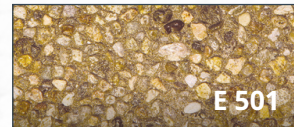

## VERANOSTONE® COLORS

GRANADA WHITE

FRENCH GRAY

ICEBERG GREEN

ALMOND

CAFE BROWN

CARAMEL

AGAVE

## SONORASTONE® COLORS

GRANADA WHITE

FRENCH GRAY

ALMOND

CAFE BROWN

CARAMEL

AGAVE

PORCELAIN

## STEPTREAD COLORS\*

CAFE BROWN

SANTA FE BUFF

FRENCH GRAY

GRANADA WHITE

CARAMEL

SANTA FE BUFF

GRANADA WHITE

\*STEPTREADS ARE ALSO AVAILABLE IN VERANOSTONE® AND HERMOSASTONE®